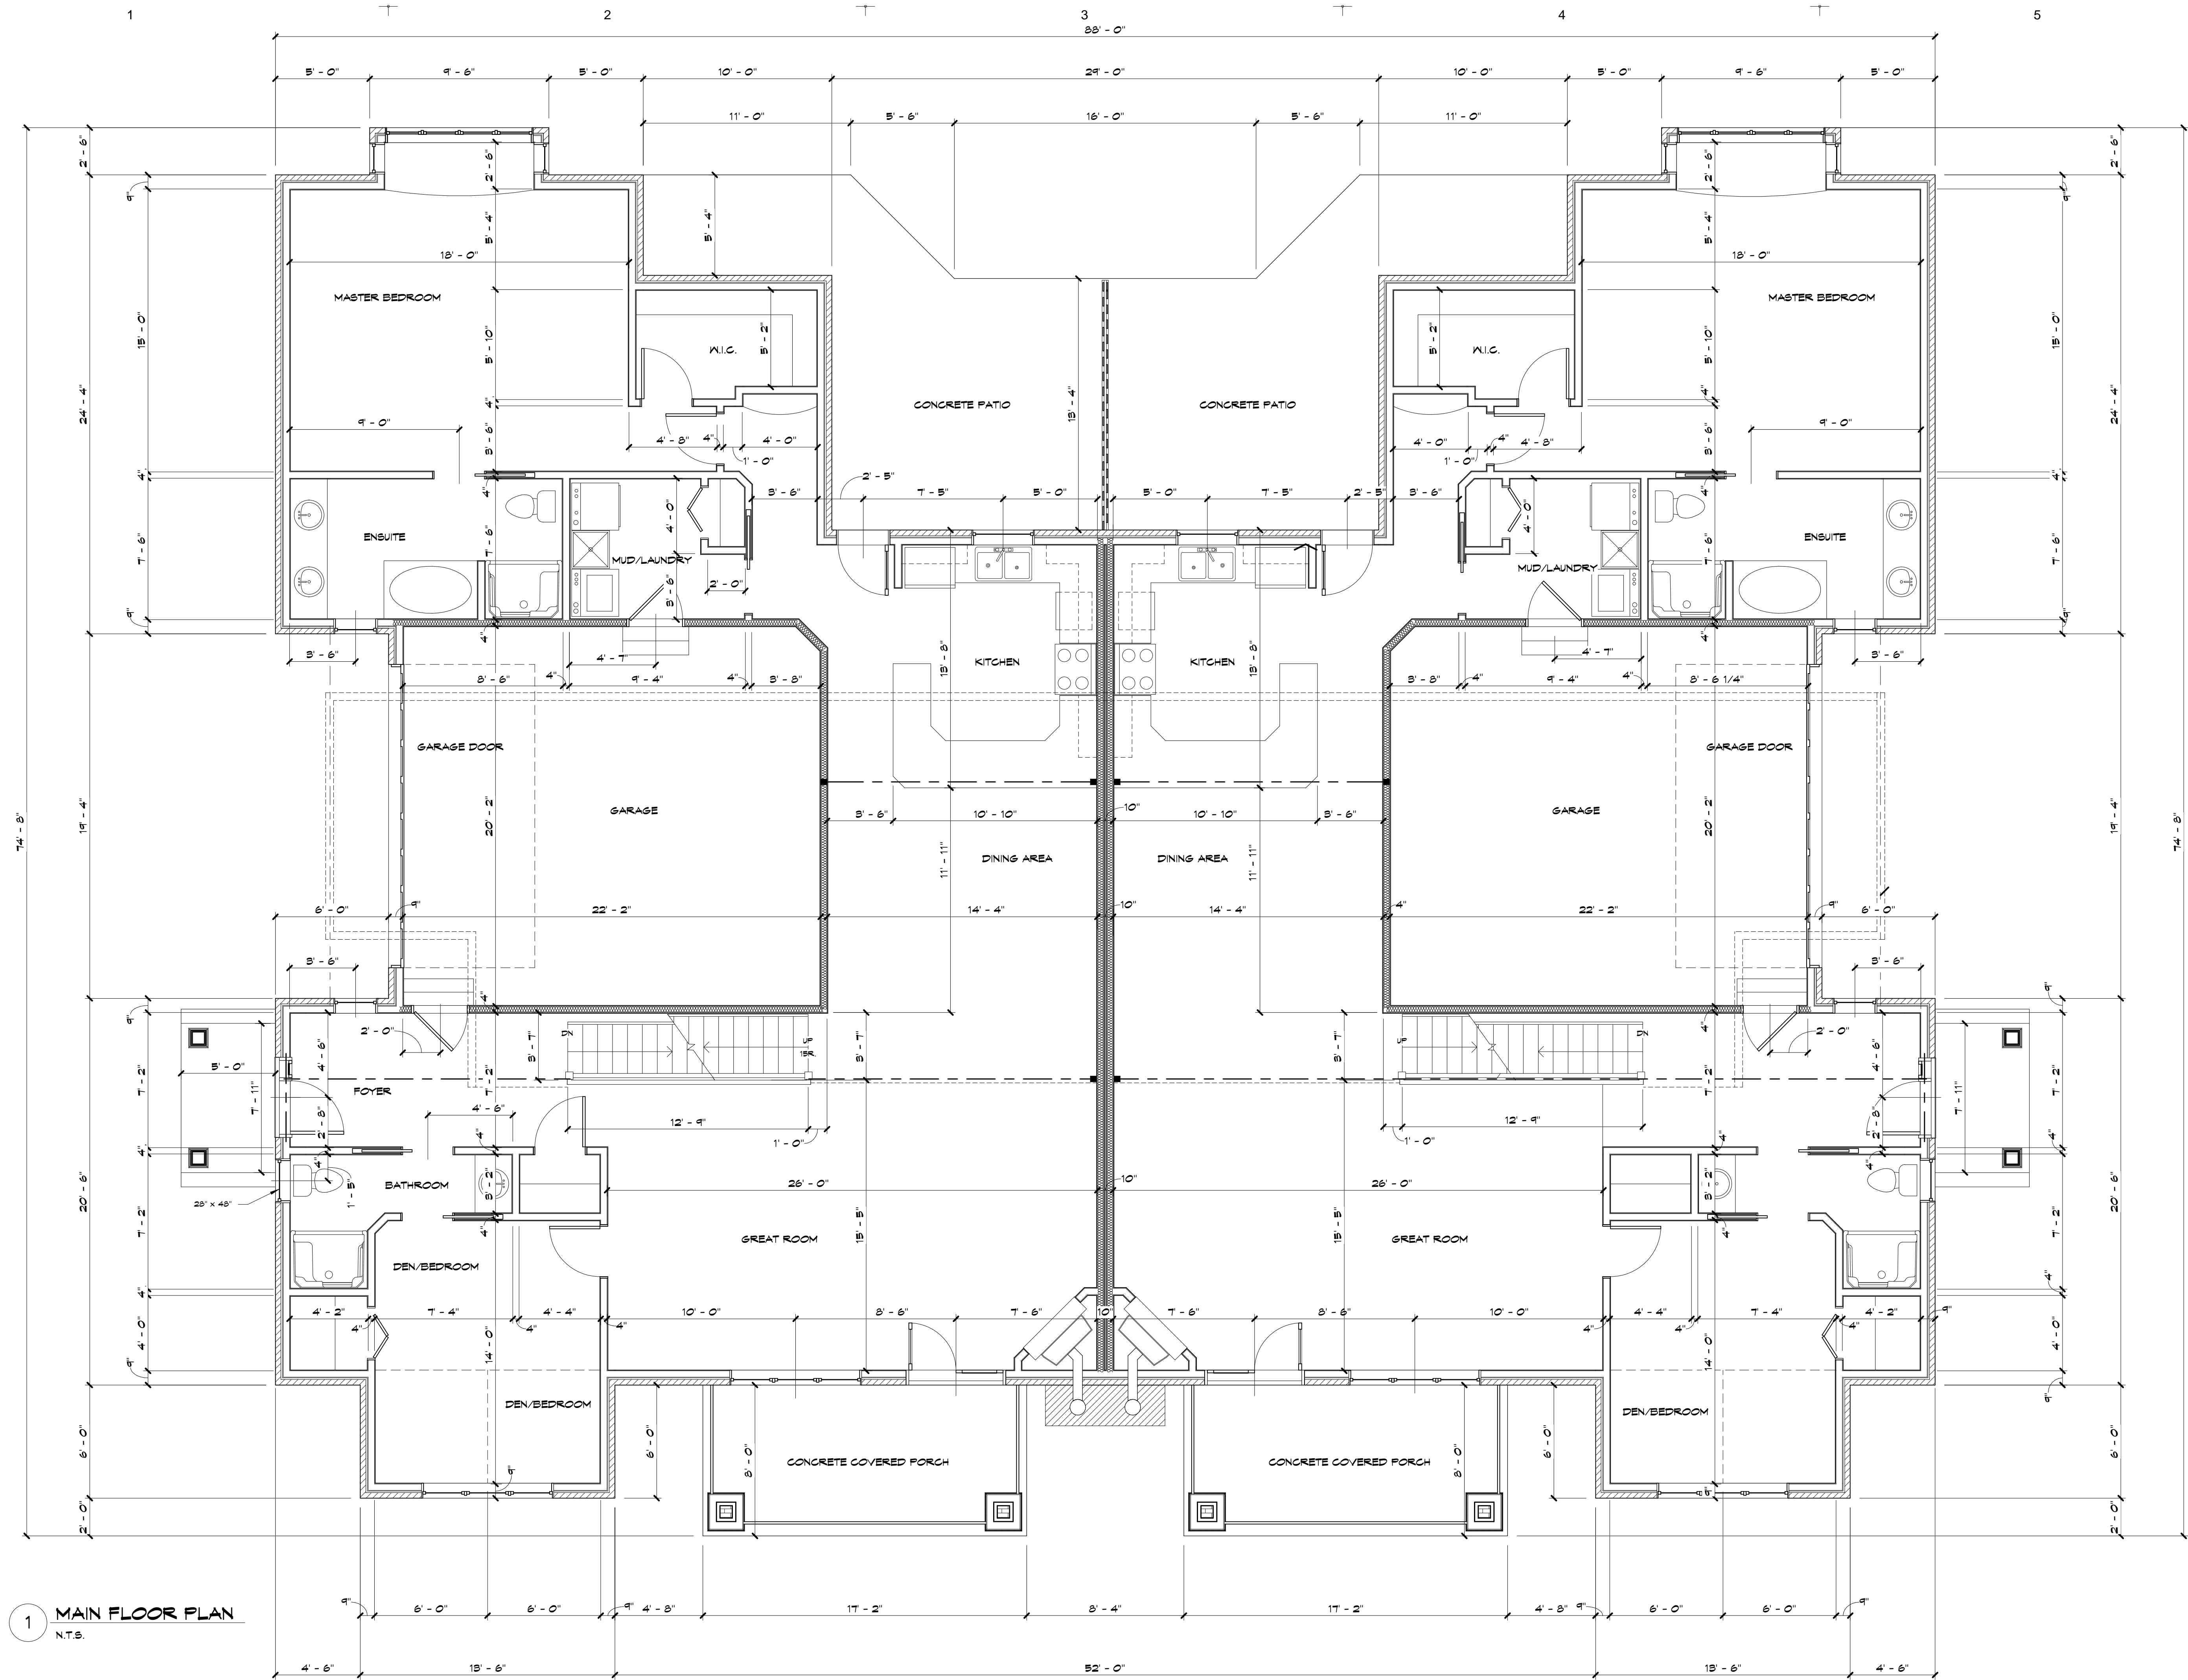

MAY 2007

Revision Date Issued By

**PAIRED UNIT A
 MAIN FLOOR
 PLAN**

Alr Job No: 283.06
 Client No:
 Drawn by: JPD
 Sheet No:

A2

1 MAIN FLOOR PLAN
 N.T.S.