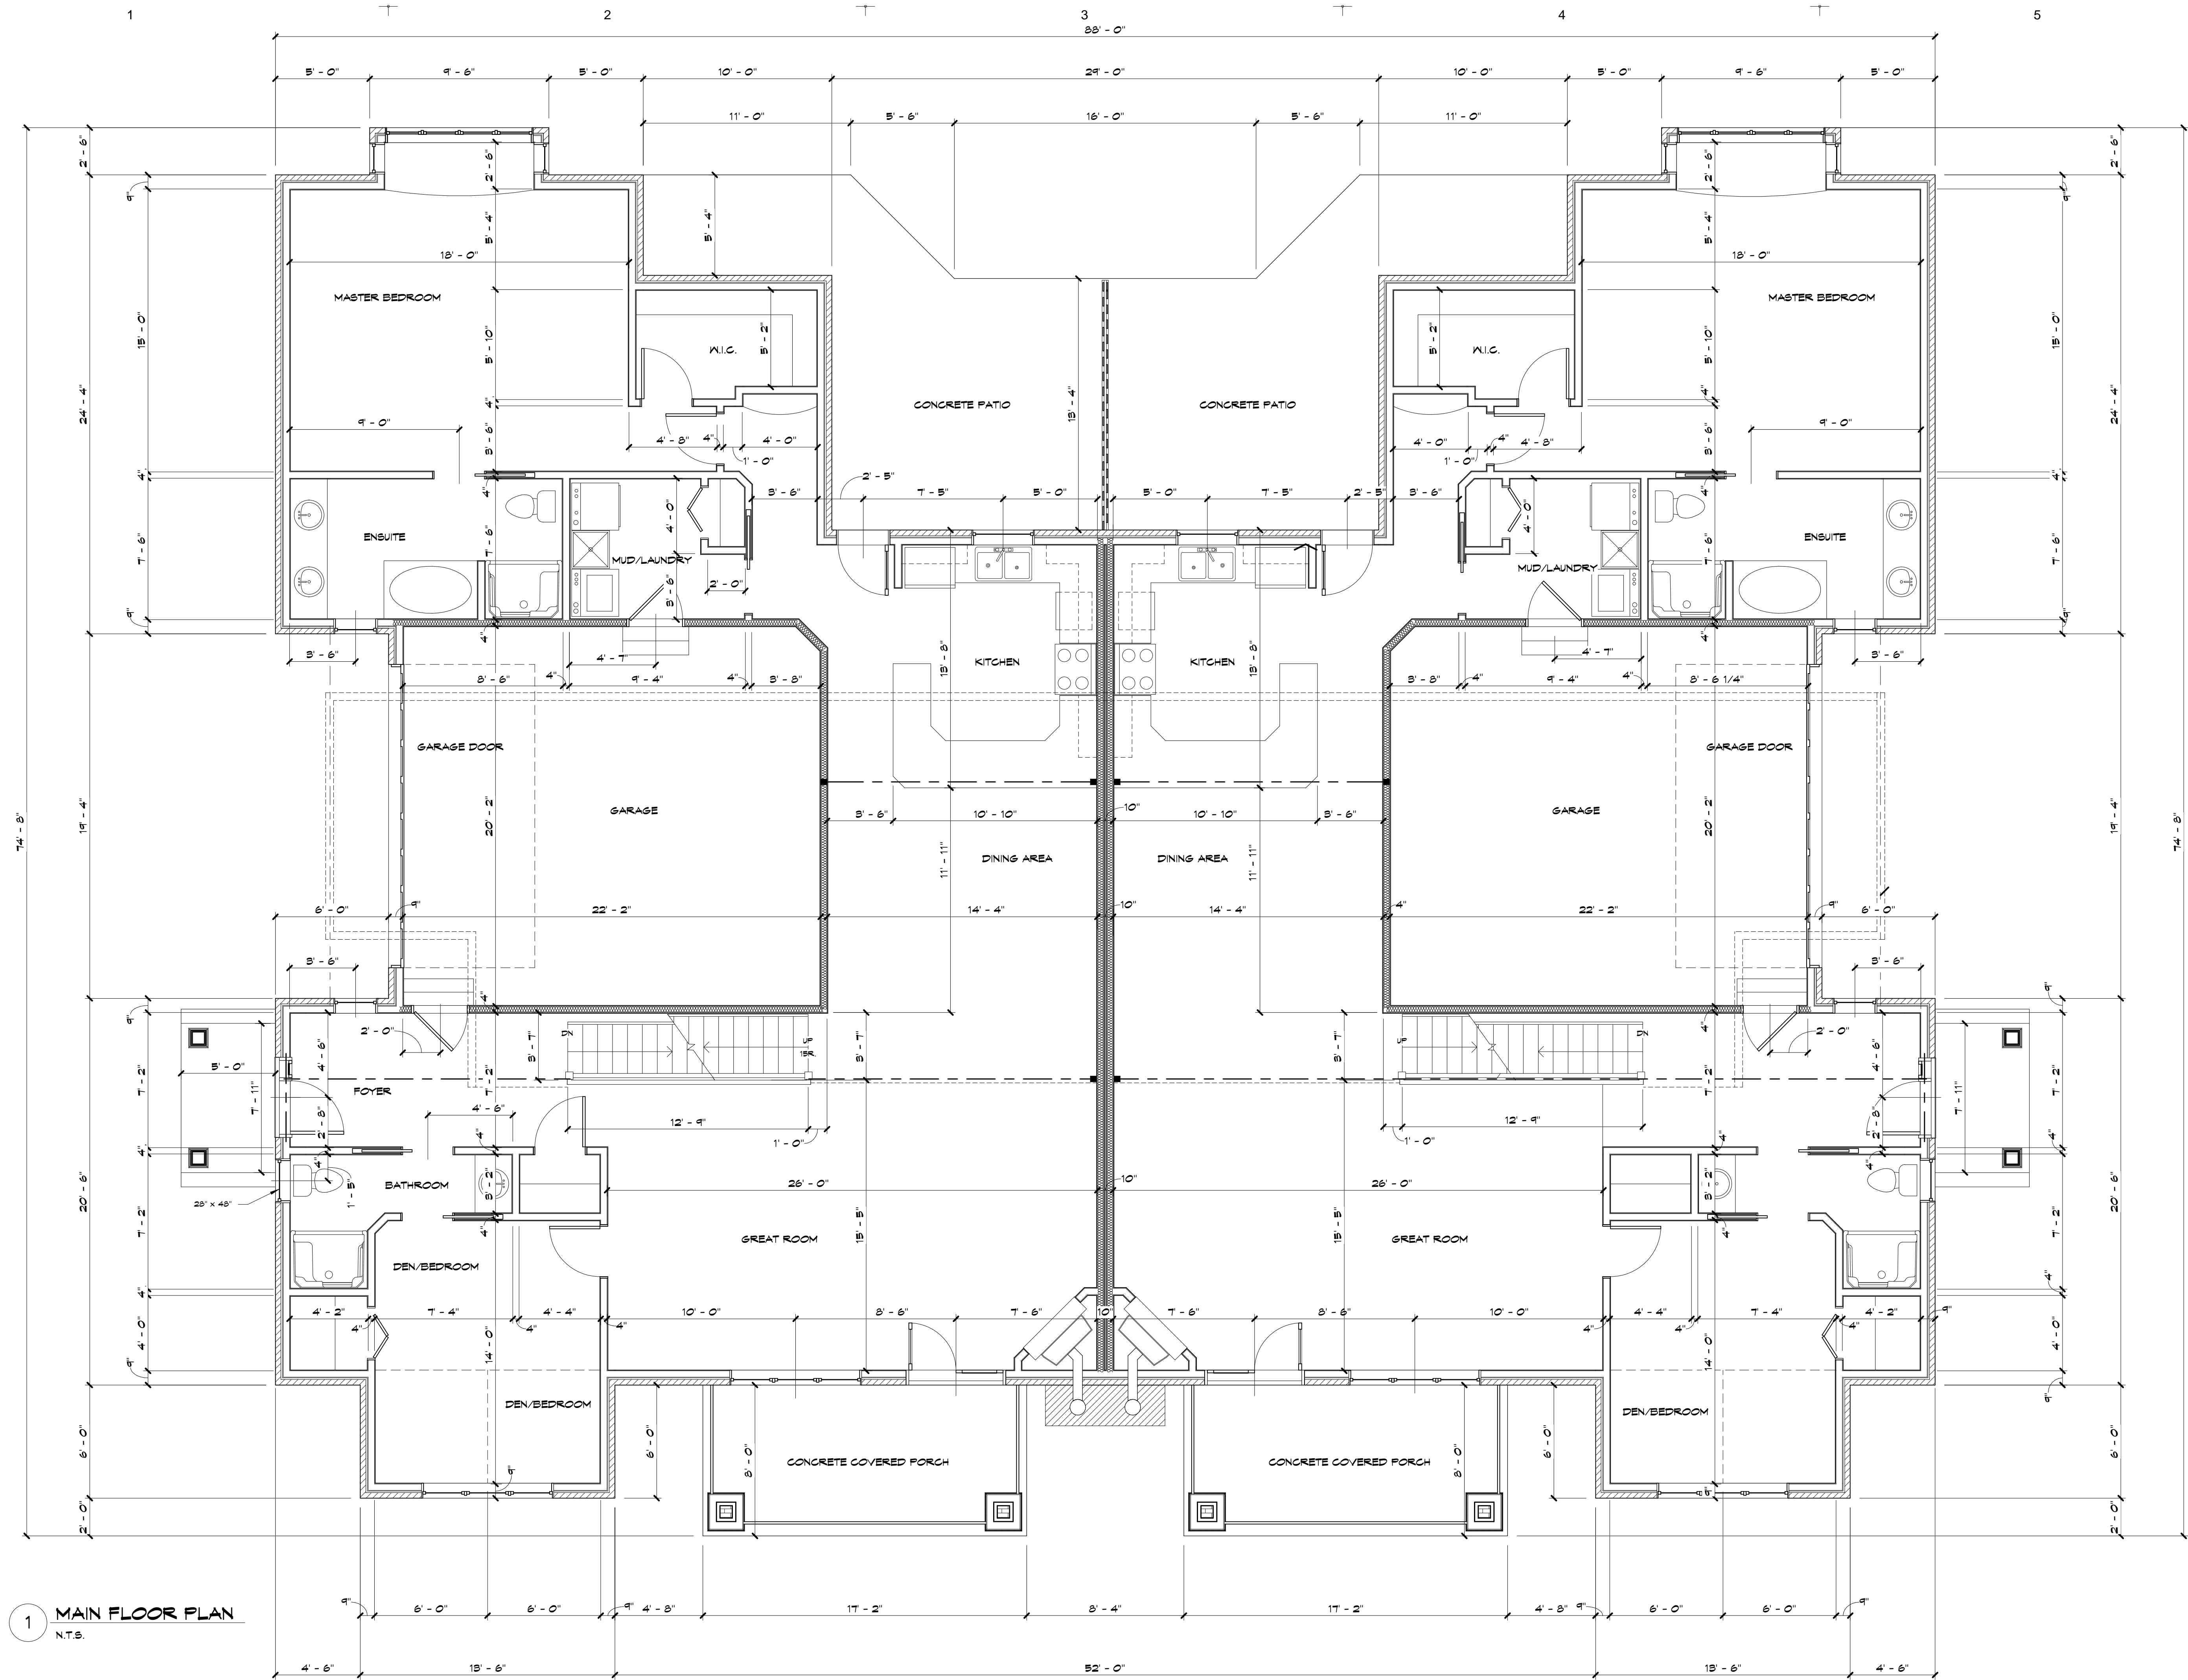

MAY 2007

Revision Date Issued By

**PAIRED UNIT A  
 MAIN FLOOR  
 PLAN**

Alr Job No: 283.06  
 Client No:  
 Drawn by: JPD  
 Sheet No:

**A2**

**1 MAIN FLOOR PLAN**  
 N.T.S.