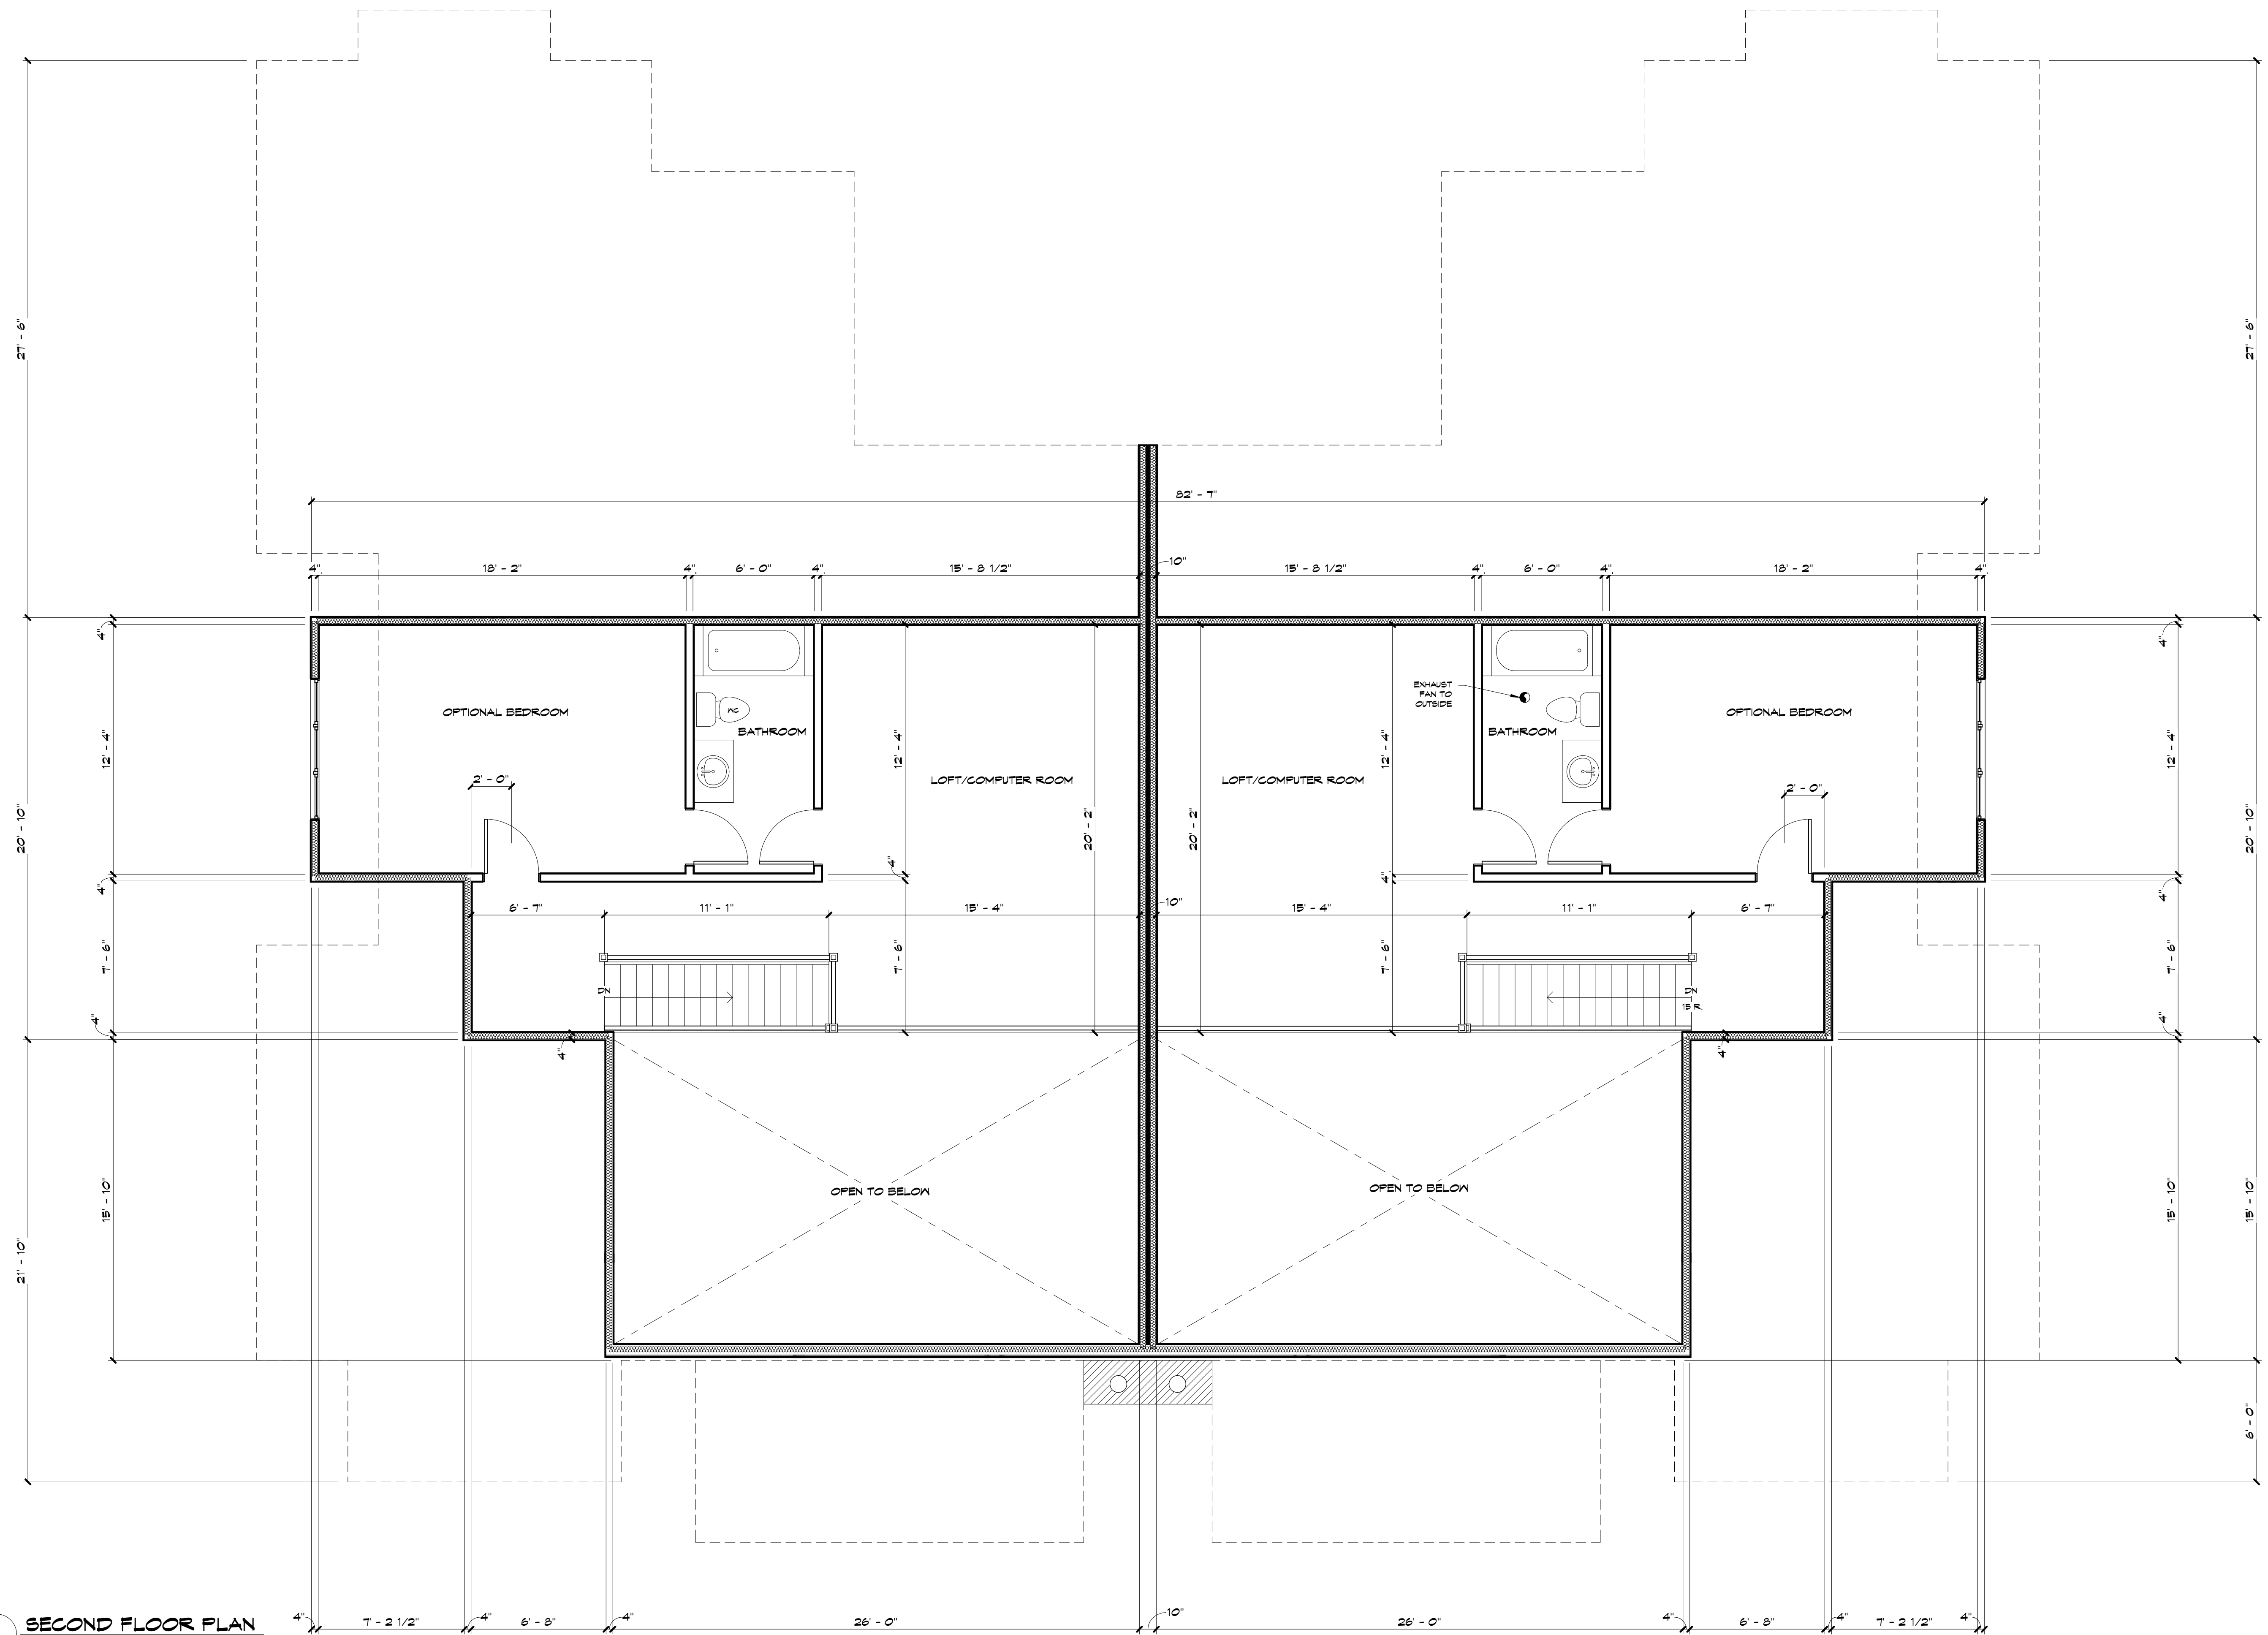

MAY 2007

Revision Date Issued By

**PAIRED UNIT A  
 SECOND FLOOR PLAN**

Alr Job No: 283.06  
 Client No:  
 Drawn by: JPD  
 Sheet No:

**A3**

**1 SECOND FLOOR PLAN**  
 N.T.S.