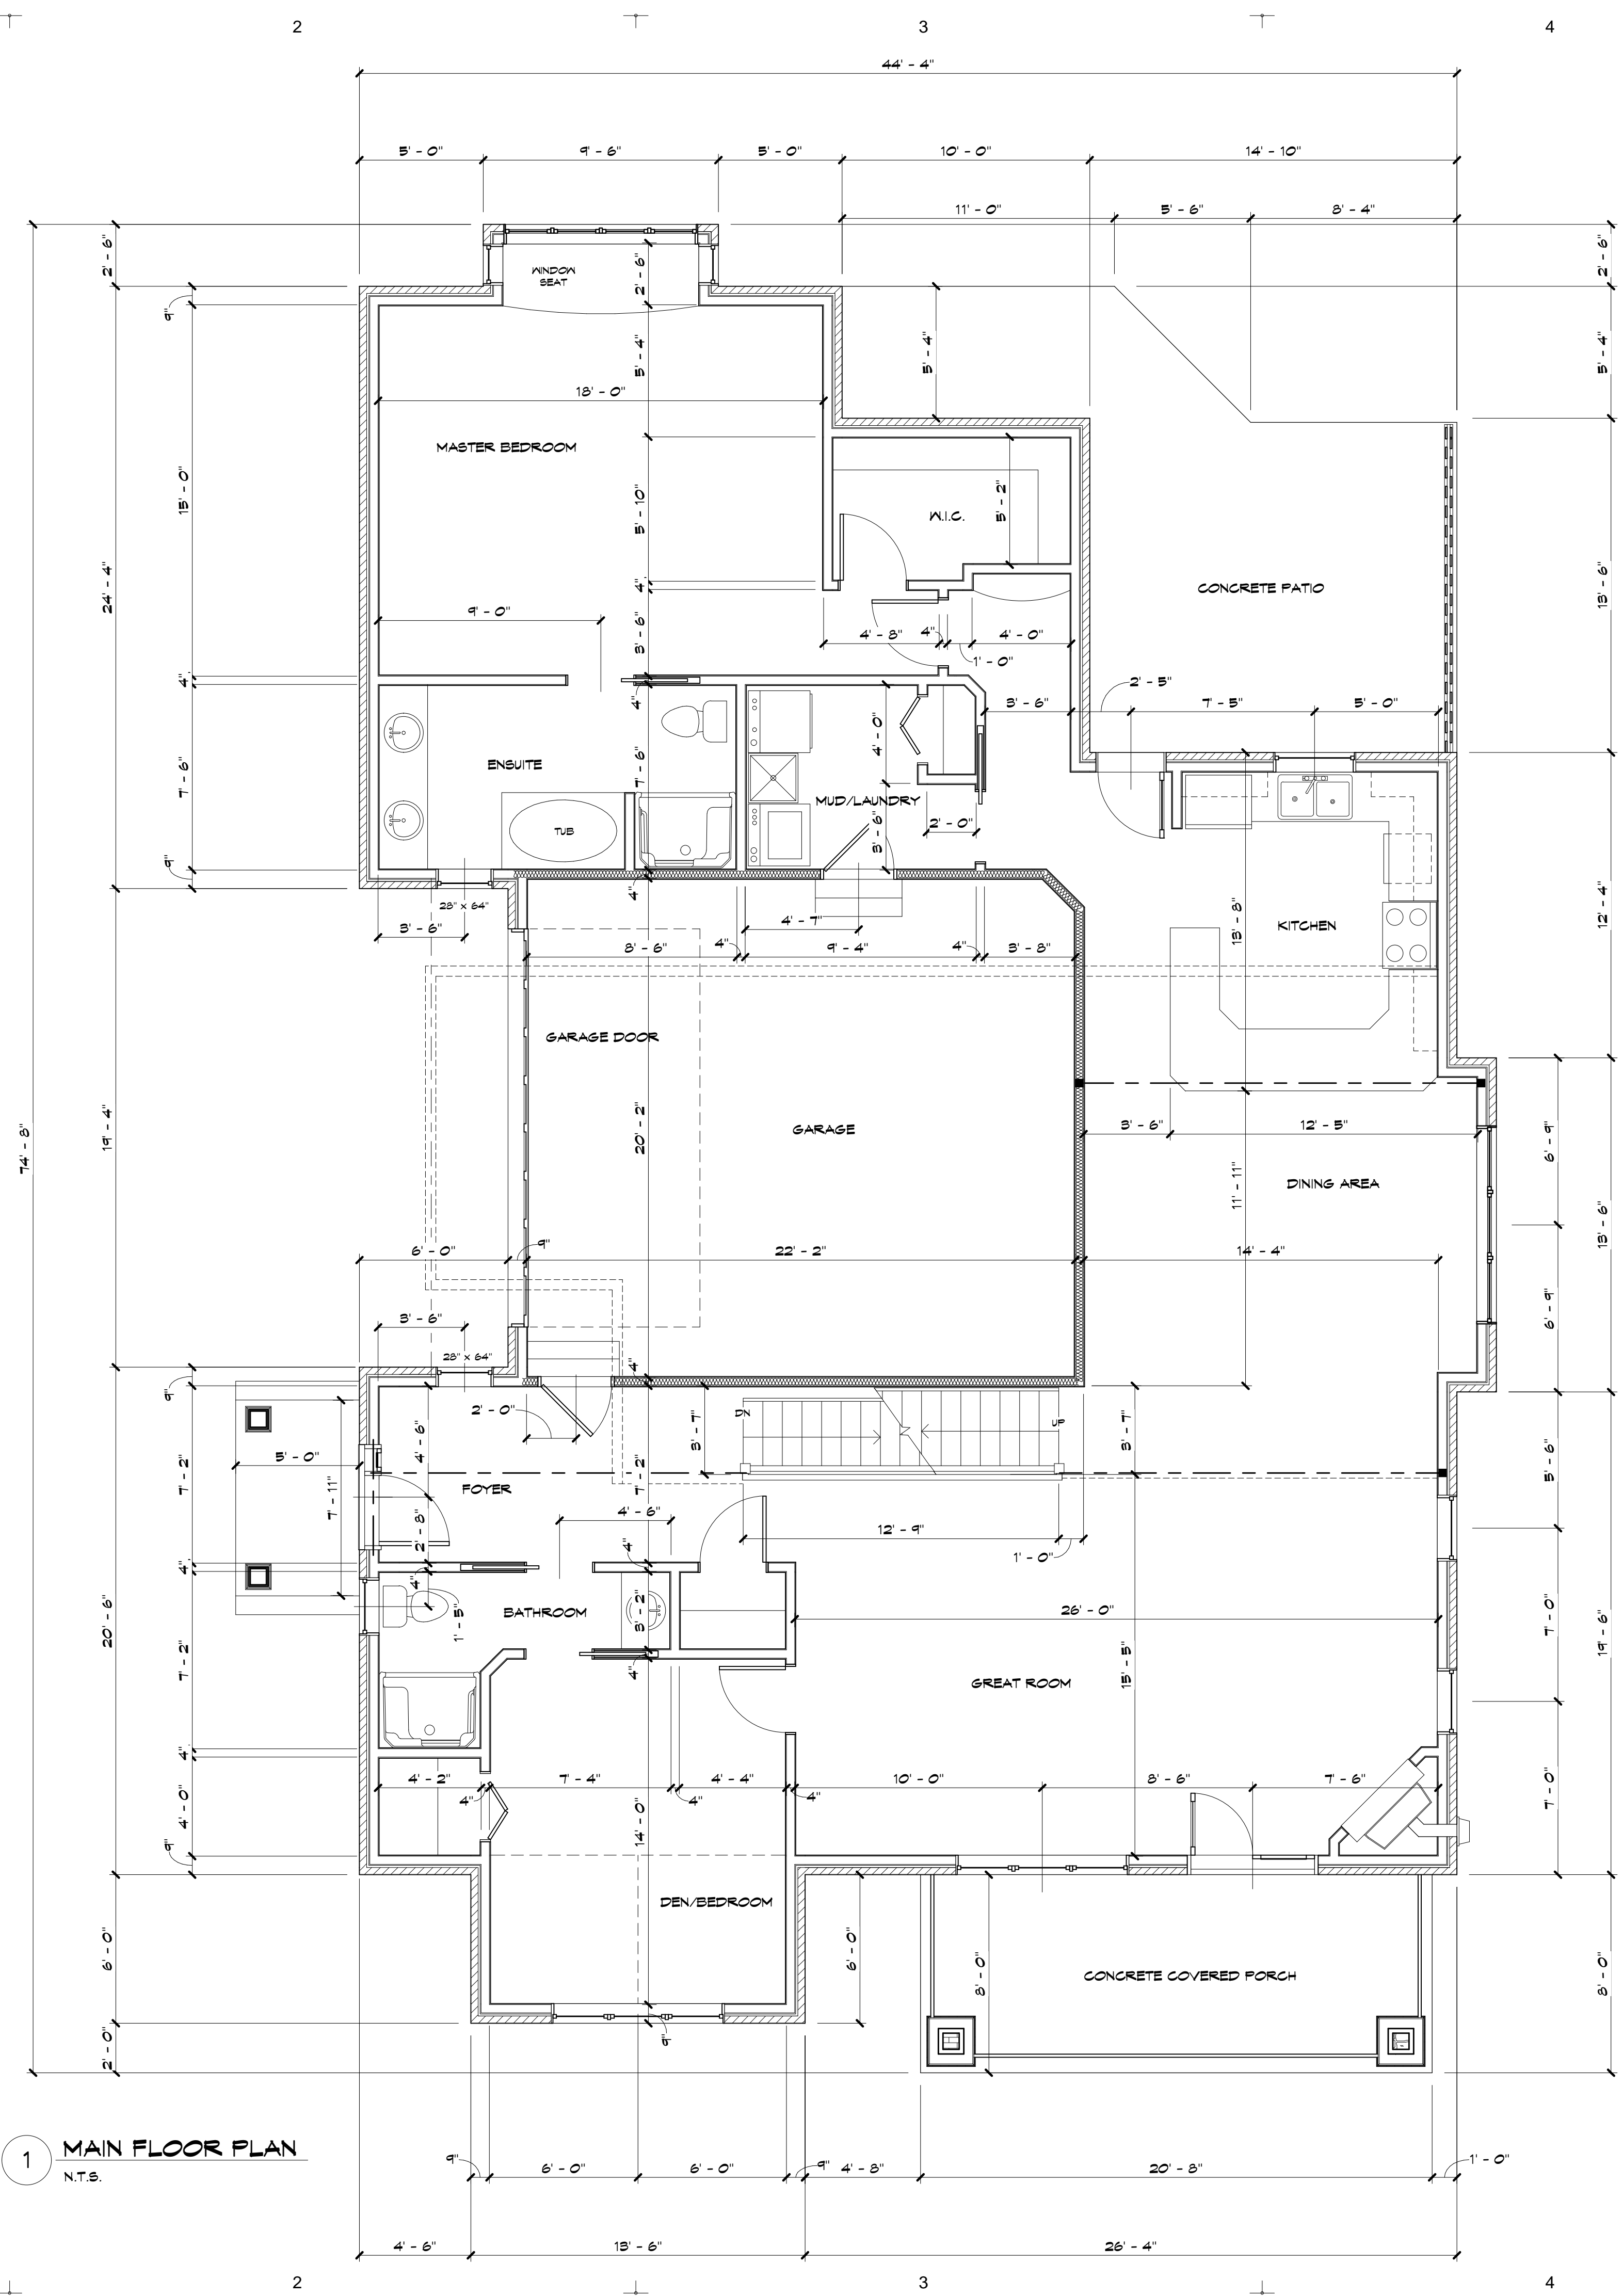

MAY 2007

Revision Date Issued By

**SINGLE UNIT A  
 MAIN FLOOR  
 PLAN**

Ar Job No: 283.06  
 Client No:  
 Drawn by: JPD  
 Sheet No:

**A2**

**1 MAIN FLOOR PLAN**  
 N.T.S.